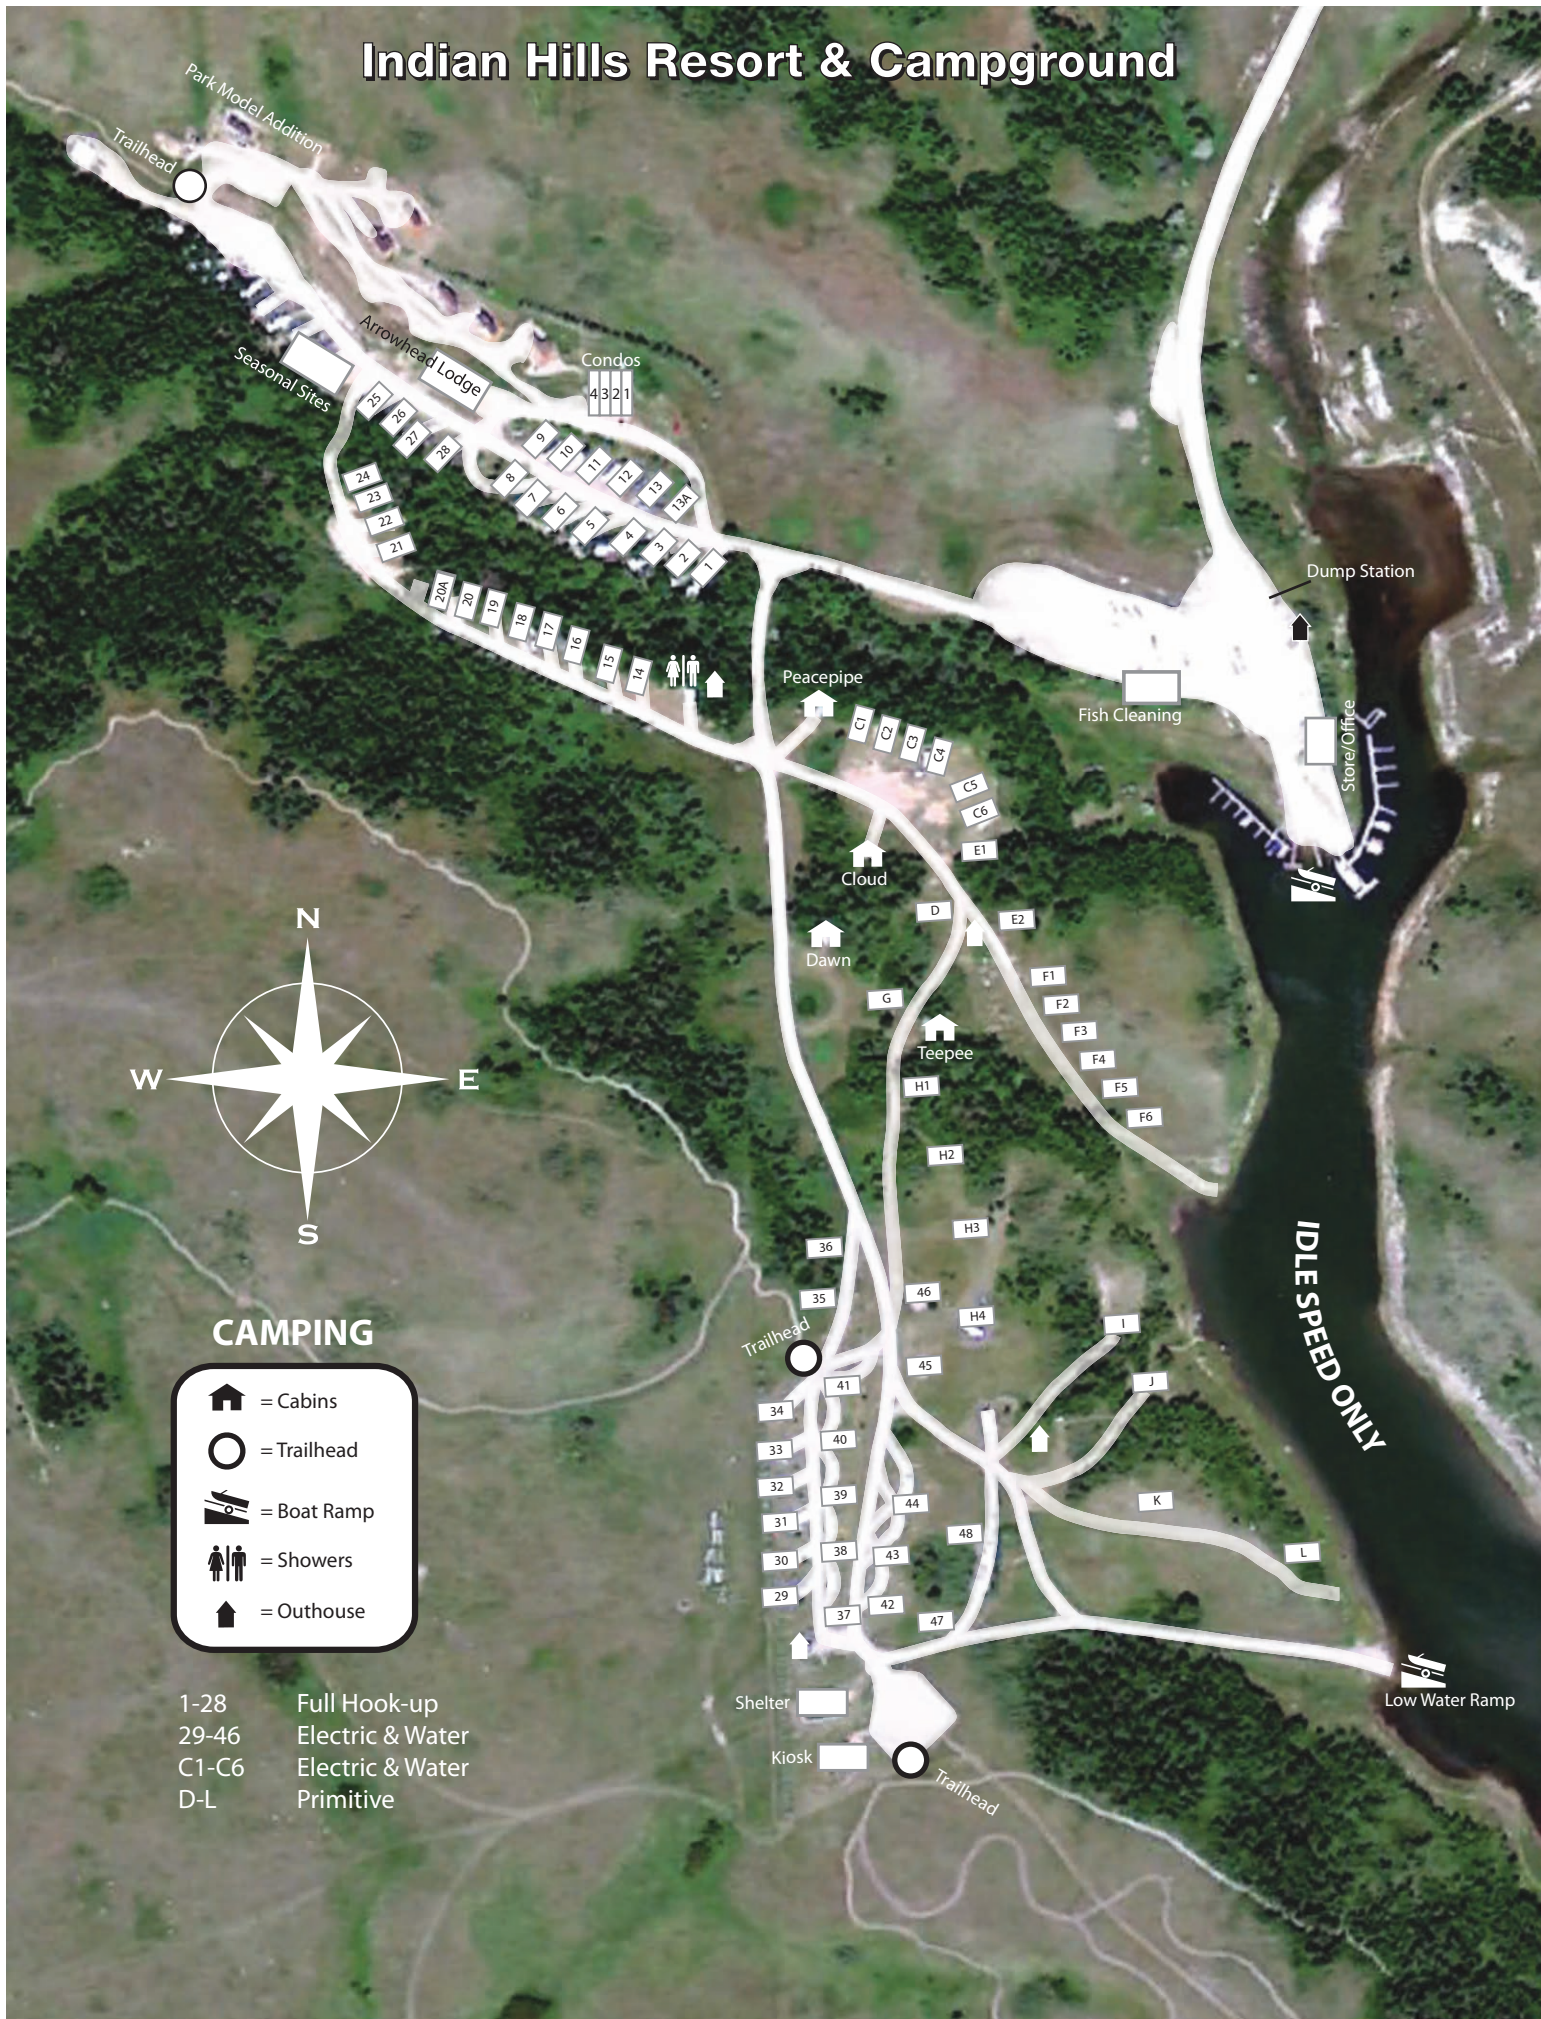

Indian Hills Resort & Campground

CAMPING

-  = Cabins
-  = Trailhead
-  = Boat Ramp
-  = Showers
-  = Outhouse

- 1-28 Full Hook-up
- 29-46 Electric & Water
- C1-C6 Electric & Water
- D-L Primitive

Indian Hills Recreation Area Nux Baa Ga Trail